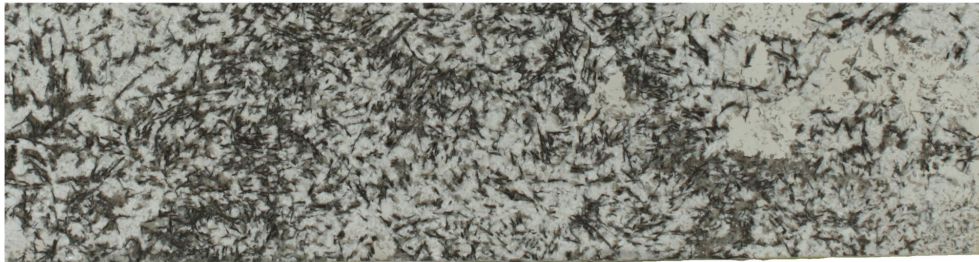

Vahalla

Slab Details

Material	Granite
Size	96" x 26" 16.4ft ²
Thickness	3 cm
Inventory ID	220157HD-1

ROCKY MOUNTAIN STONE

Phone: (505) 317-4109 Address: 4741 Pan Amer. Fwy NE Albuquerque, NM 87109

www.rmstone.com