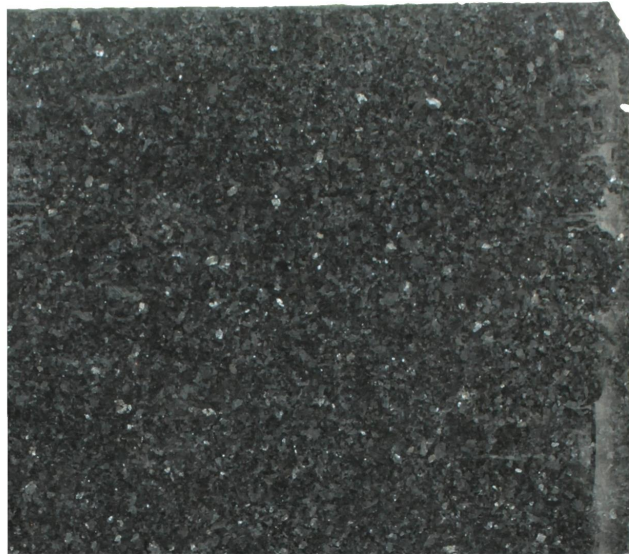

## Blue Pearl

### Slab Details

---

Material	Granite
Size	50" x 43" 14.4ft <sup>2</sup>
Thickness	3 cm
Inventory ID	191064-1-1