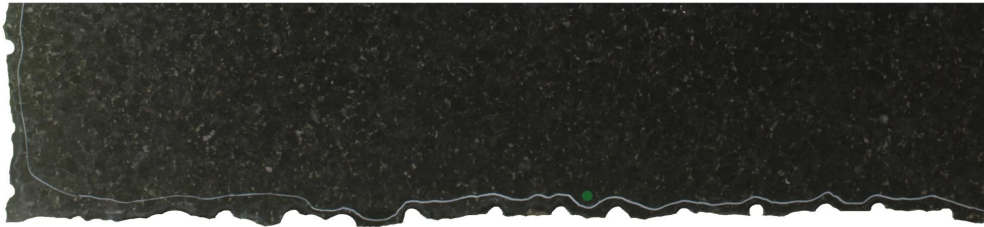

Butterfly Green

Slab Details

Material	Granite
Size	94" x 21" 12.4ft ²
Thickness	
Inventory ID	S0240263-1

ROCKY MOUNTAIN STONE

Phone: (505) 317-4109 Address: 4741 Pan Amer. Fwy NE Albuquerque, NM 87109

www.rmstone.com