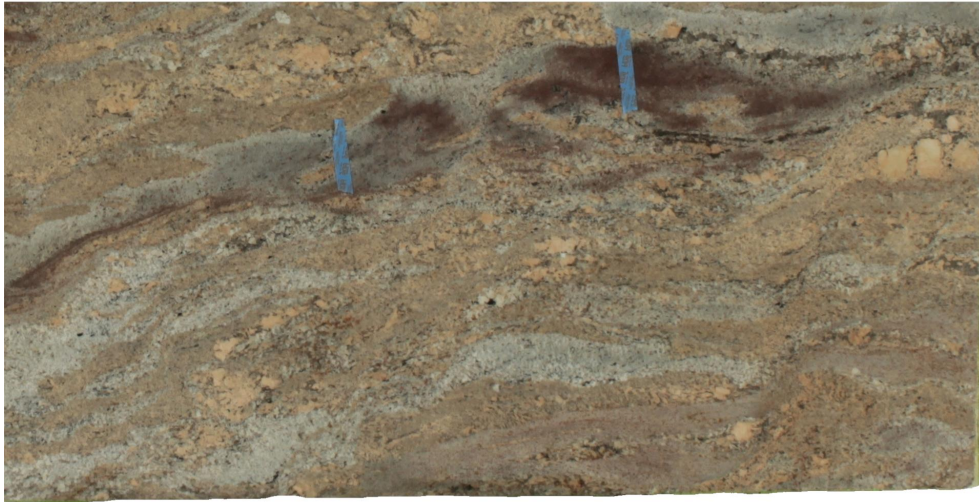

Crema Bordeaux

Slab Details

| | |
|--------------|-------------------------------|
| Material | Granite |
| Size | 63" x 32" 14.1ft ² |
| Thickness | 3 cm |
| Inventory ID | S0220052-2 |

ROCKY MOUNTAIN STONE