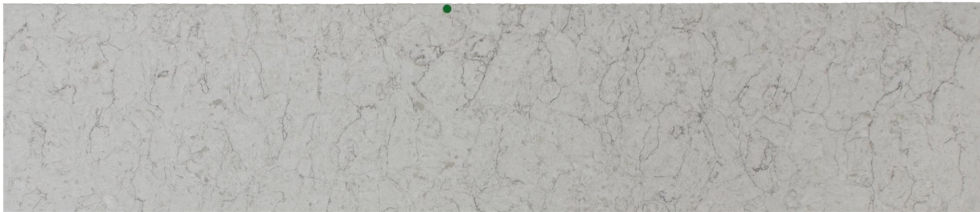

## Argento

### Slab Details

---

Material	Quartz
Size	112" x 24" 11.7ft <sup>2</sup>
Thickness	3 cm
Inventory ID	S0230510-1