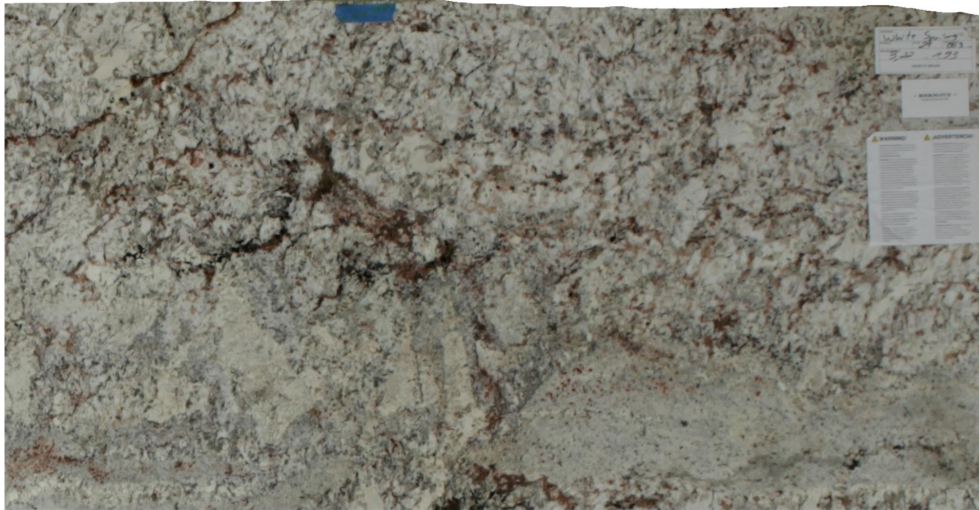

White Springs

Slab Details

Material	Granite
Size	52" x 27" 9.4ft ²
Thickness	3 cm
Inventory ID	S0210412-2

ROCKY MOUNTAIN STONE

Phone: (505) 317-4109 Address: 4741 Pan Amer. Fwy NE Albuquerque, NM 87109

www.rmstone.com