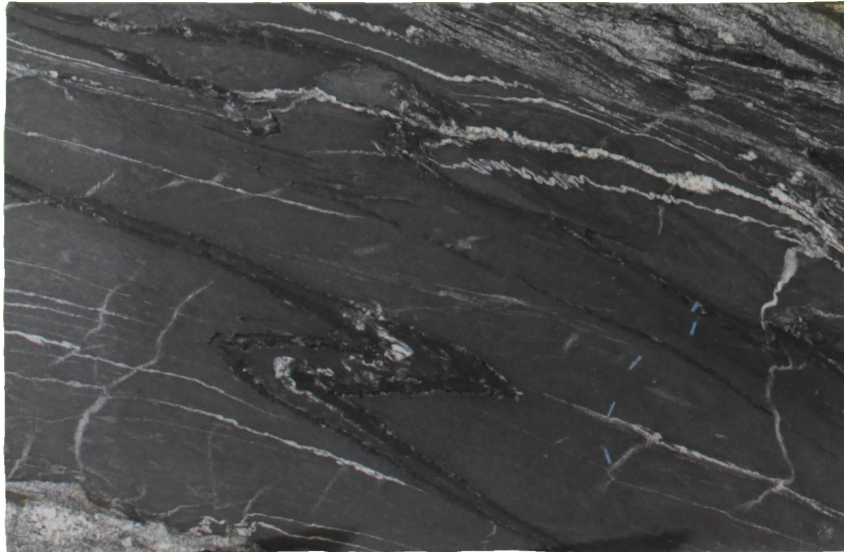

ARABIAN NIGHTS

Slab Details

Material	Granite
Size	44" x 29" 8.6ft ²
Thickness	3 cm
Inventory ID	S0200817-1-1

ROCKY MOUNTAIN STONE

Phone: (505) 317-4109 Address: 4741 Pan Amer. Fwy NE Albuquerque, NM 87109