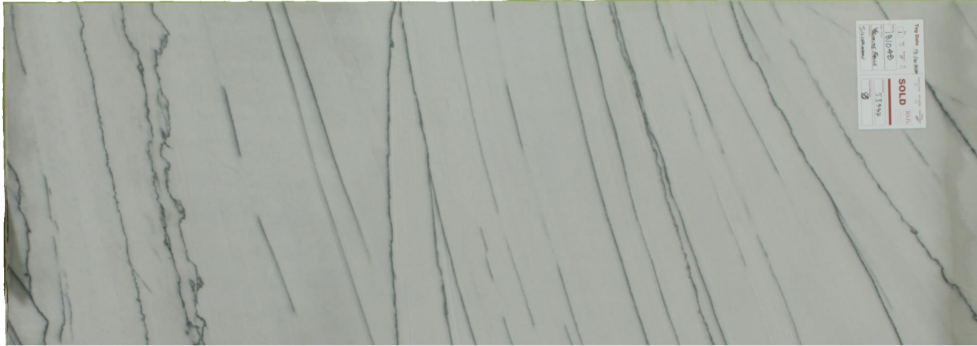

Yosemite Falls

Slab Details

Material	Granite
Size	73" x 26" 12.6ft ²
Thickness	3 cm
Inventory ID	181048-2

ROCKY MOUNTAIN STONE

Phone: (505) 317-4109 Address: 4741 Pan Amer. Fwy NE Albuquerque, NM 87109

www.rmstone.com