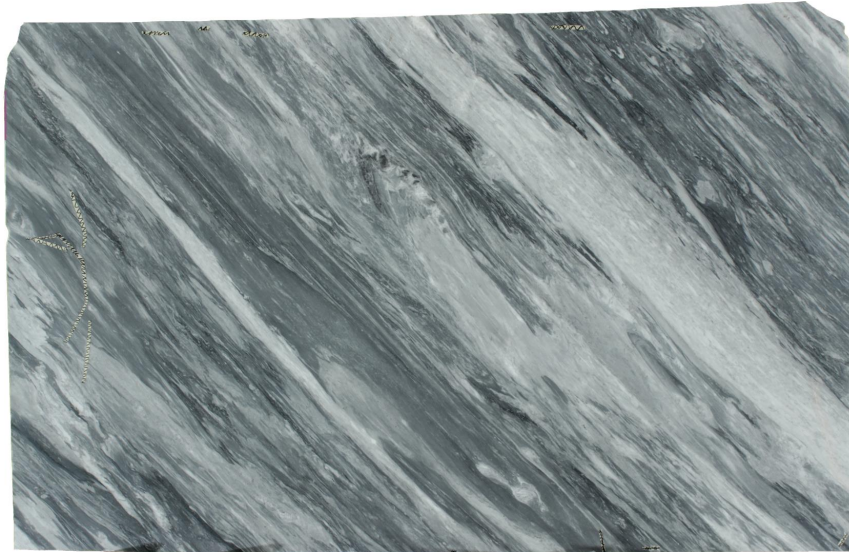

## Bardiglio

### Slab Details

---

Material	Marble
Size	123" x 80" 61.9ft <sup>2</sup>
Thickness	2 cm
Inventory ID	S0190296