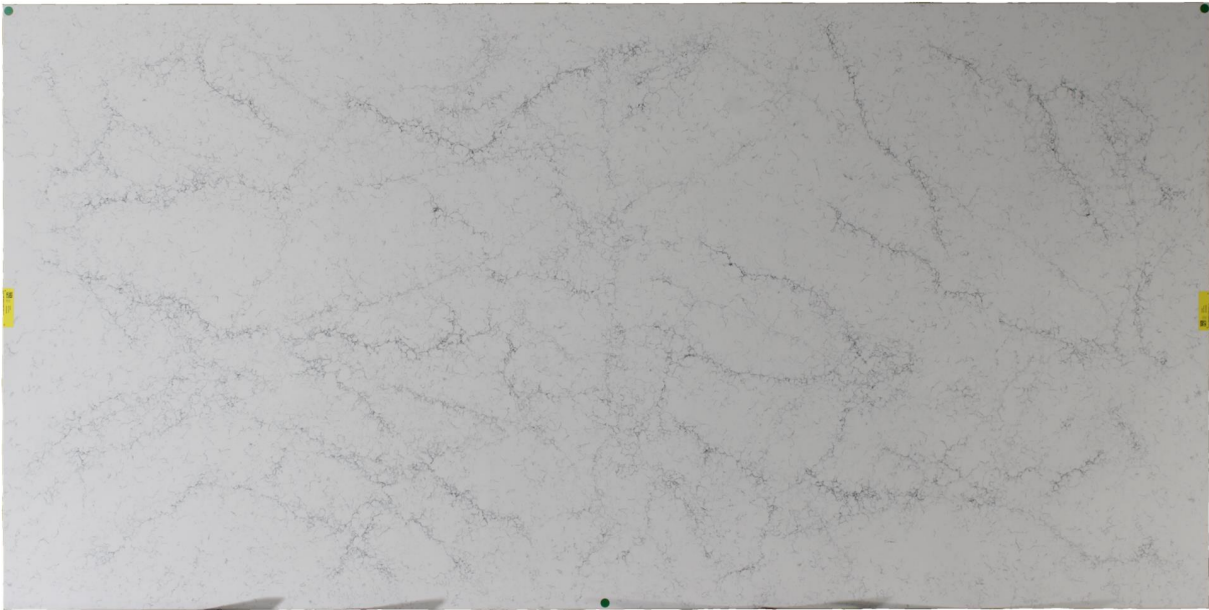

White Attica

Slab Details

Material	Quartz
Size	130" x 65" 60ft ²
Thickness	2 cm
Inventory ID	S0240580

ROCKY MOUNTAIN STONE

Phone: (505) 317-4109 Address: 4741 Pan Amer. Fwy NE Albuquerque, NM 87109

www.rmstone.com