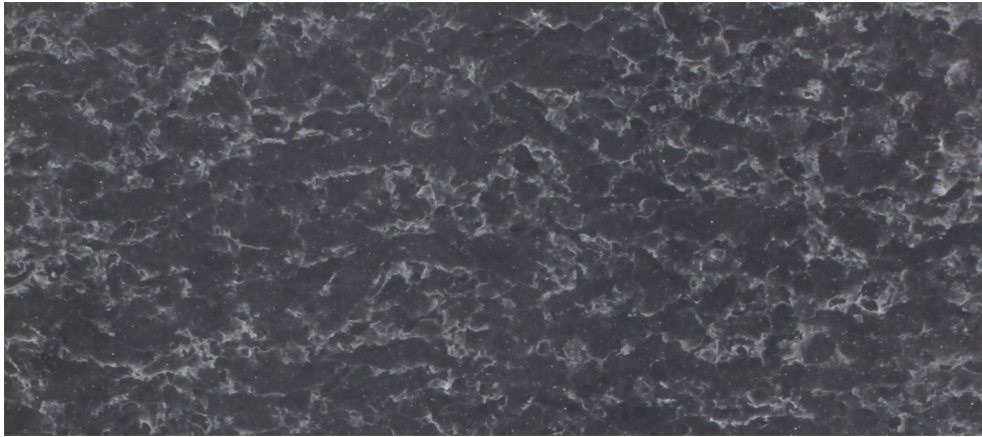

## Ocean Storm

### Slab Details

---

Material	Quartz
Size	55" x 24" 9.1ft <sup>2</sup>
Thickness	3 cm
Inventory ID	S0231094-1