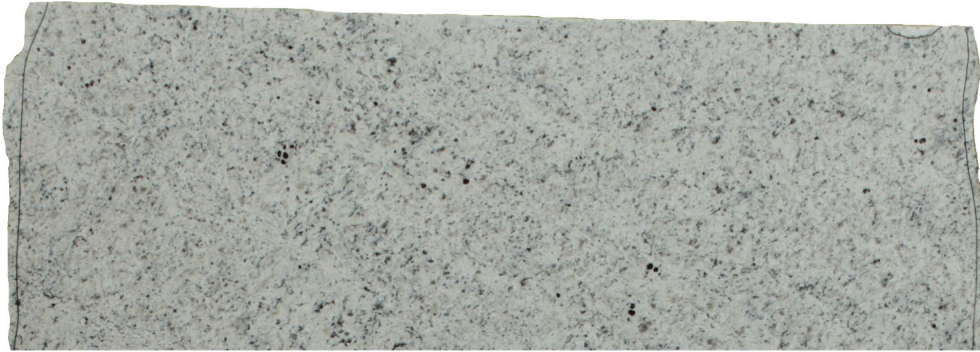

Dallas White

Slab Details

Material	Granite
Size	79" x 28" 12.8ft ²
Thickness	3 cm
Inventory ID	180298-1

ROCKY MOUNTAIN STONE

Phone: (505) 317-4109 Address: 4741 Pan Amer. Fwy NE Albuquerque, NM 87109

www.rmstone.com