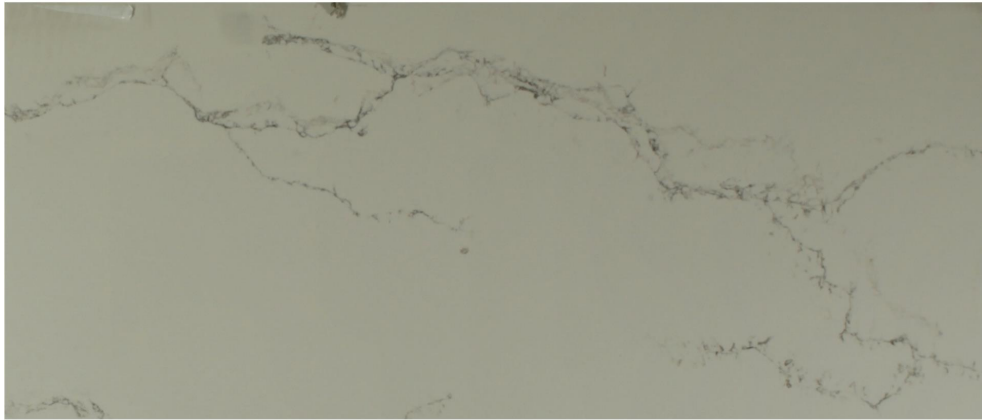

Statuario Nuvo

Slab Details

Material	Quartz
Size	63" x 27" 11.7ft ²
Thickness	3 cm
Inventory ID	S0210197-2

ROCKY MOUNTAIN STONE

Phone: (505) 317-4109 Address: 4741 Pan Amer. Fwy NE Albuquerque, NM 87109

www.rmstone.com