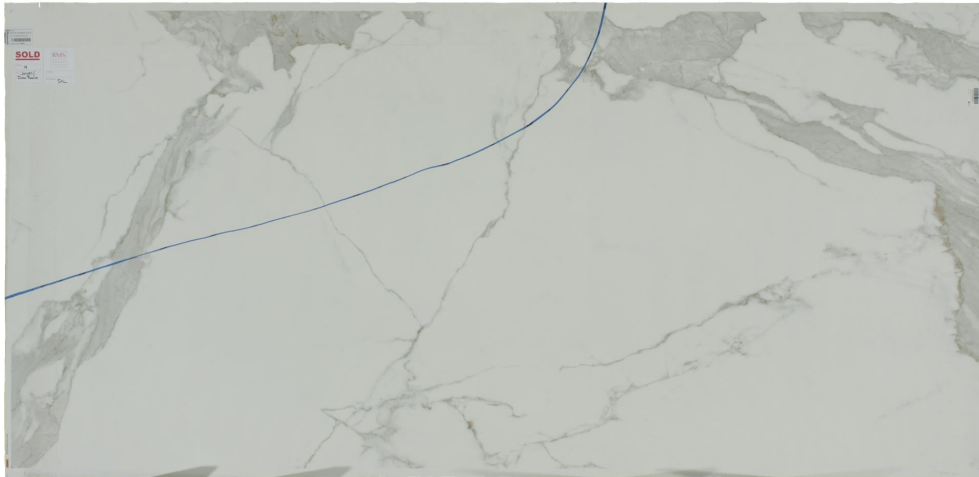

Estatuario EO1 Silk

Slab Details

Material	Neolith
Size	129" x 62" 53.1ft ²
Thickness	6mm
Inventory ID	160962-2

ROCKY MOUNTAIN STONE

Phone: (505) 317-4109 Address: 4741 Pan Amer. Fwy NE Albuquerque, NM 87109