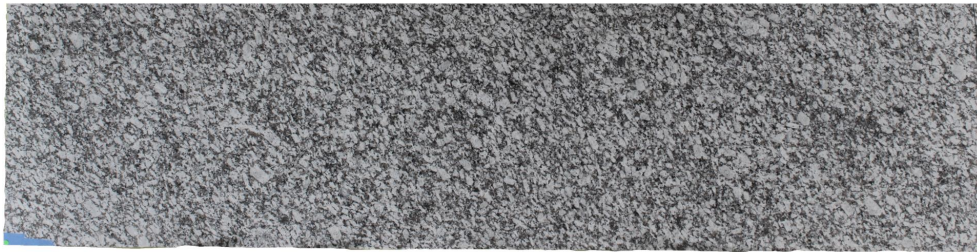

## Grand White

### Slab Details

---

Material	Granite
Size	135" x 34" 30.9ft <sup>2</sup>
Thickness	3 cm
Inventory ID	221076-1