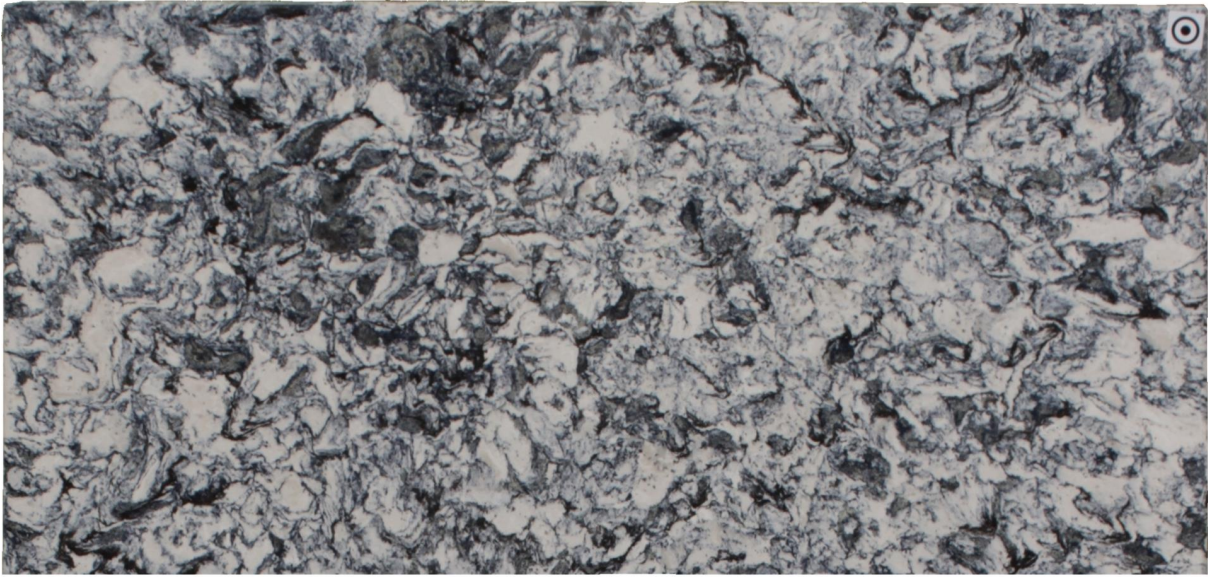

Mayfair

Slab Details

Material	Quartz
Size	66" x 31" 14.2ft ²
Thickness	3 cm
Inventory ID	S0250694-1

ROCKY MOUNTAIN STONE

Phone: (505) 317-4109 Address: 4741 Pan Amer. Fwy NE Albuquerque, NM 87109

www.rmstone.com