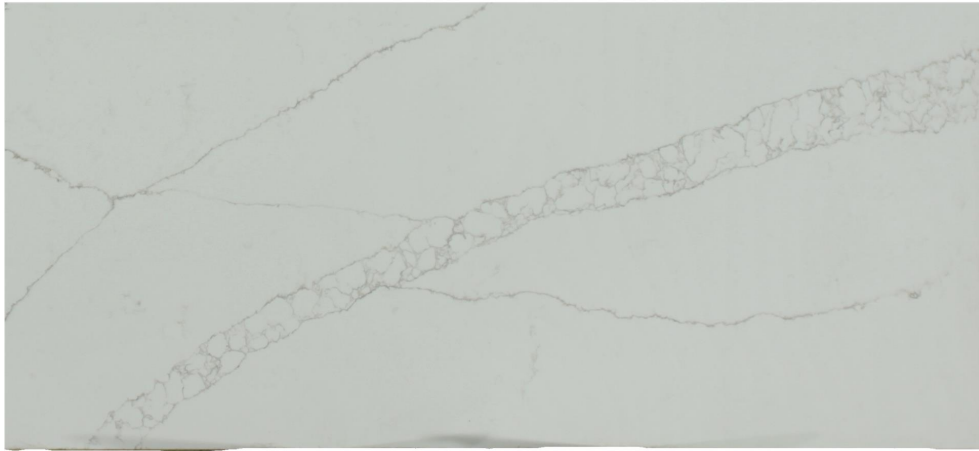

Verona

Slab Details

Material	Quartz
Size	72" x 33" 15.5ft ²
Thickness	3 cm
Inventory ID	S0200066-1-1

ROCKY MOUNTAIN STONE

Phone: (505) 317-4109 Address: 4741 Pan Amer. Fwy NE Albuquerque, NM 87109

www.rmstone.com