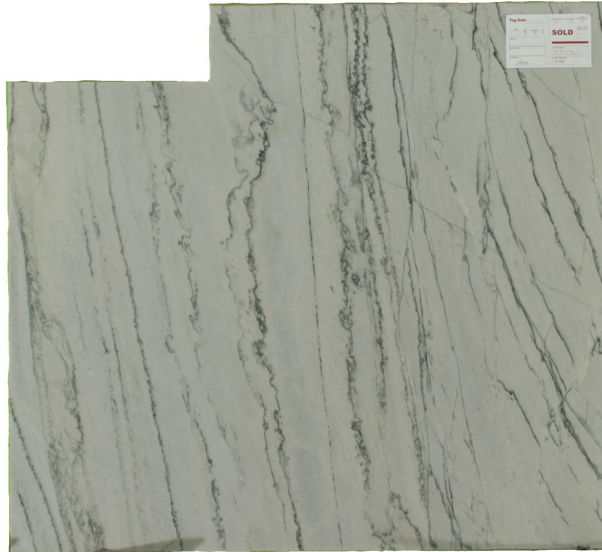

White Macaubus

Slab Details

Material	Quartzite
Size	57" x 52" 18.9ft ²
Thickness	3 cm
Inventory ID	210493-1

ROCKY MOUNTAIN STONE

Phone: (505) 317-4109 Address: 4741 Pan Amer. Fwy NE Albuquerque, NM 87109

www.rmstone.com