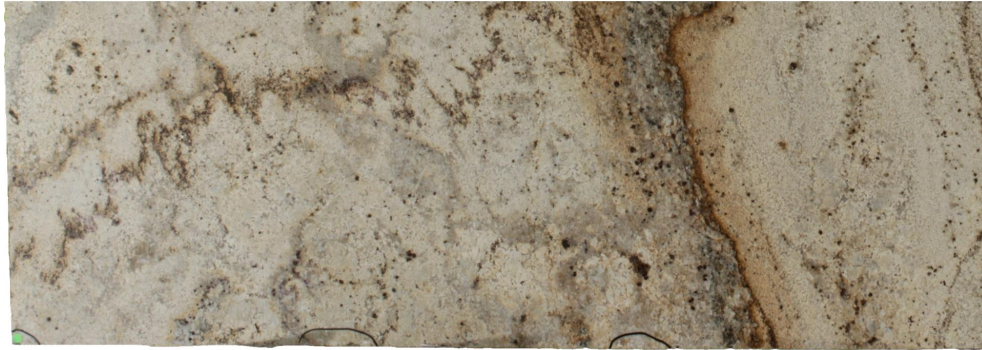

Crescent Veil

Slab Details

Material	Granite
Size	82" x 29" 16ft ²
Thickness	3 cm
Inventory ID	HD230015-1

ROCKY MOUNTAIN STONE

Phone: (505) 317-4109 Address: 4741 Pan Amer. Fwy NE Albuquerque, NM 87109

www.rmstone.com