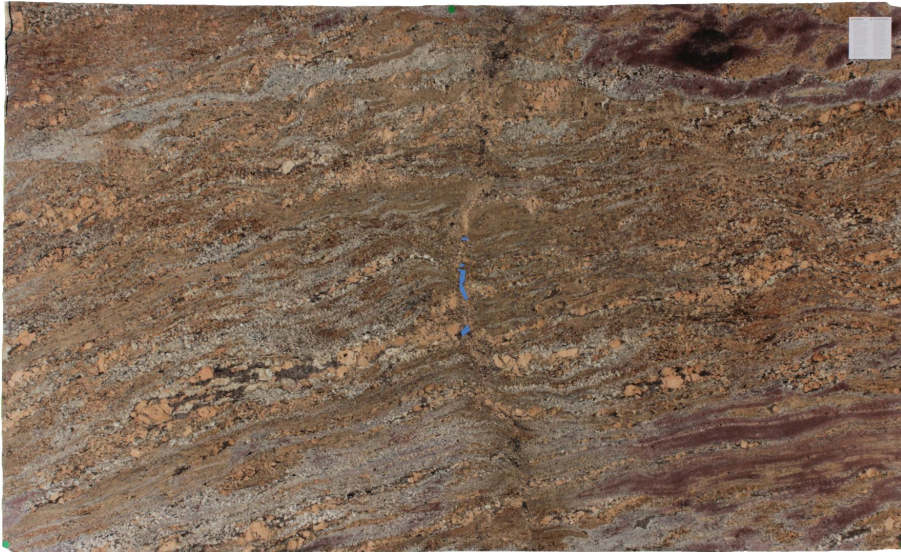

## Crema Bordeaux

### Slab Details

---

Material	Granite
Size	129" x 79" 68.4ft <sup>2</sup>
Thickness	3 cm
Inventory ID	S0230622