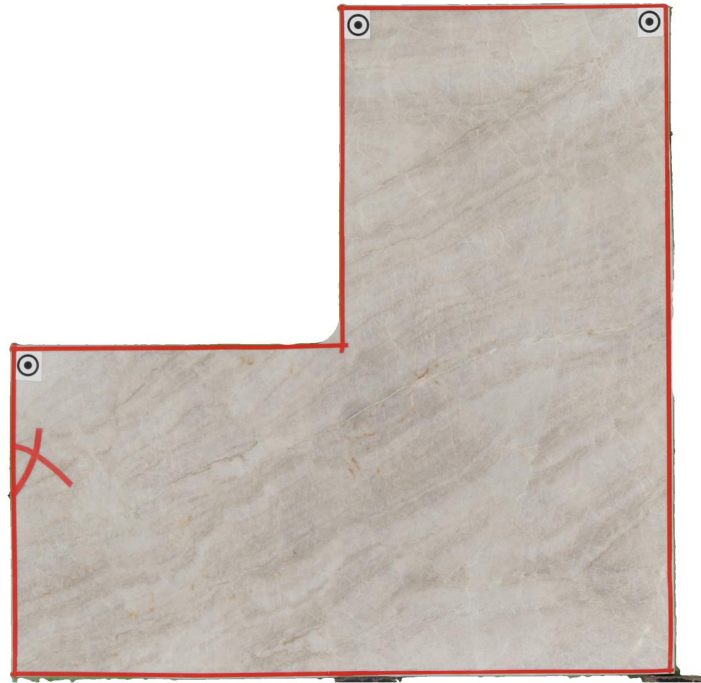

## Bianco Perla Satin

### Slab Details

---

Material	Quartzite
Size	55" x 53" 13.9ft <sup>2</sup>
Thickness	3 cm
Inventory ID	19392