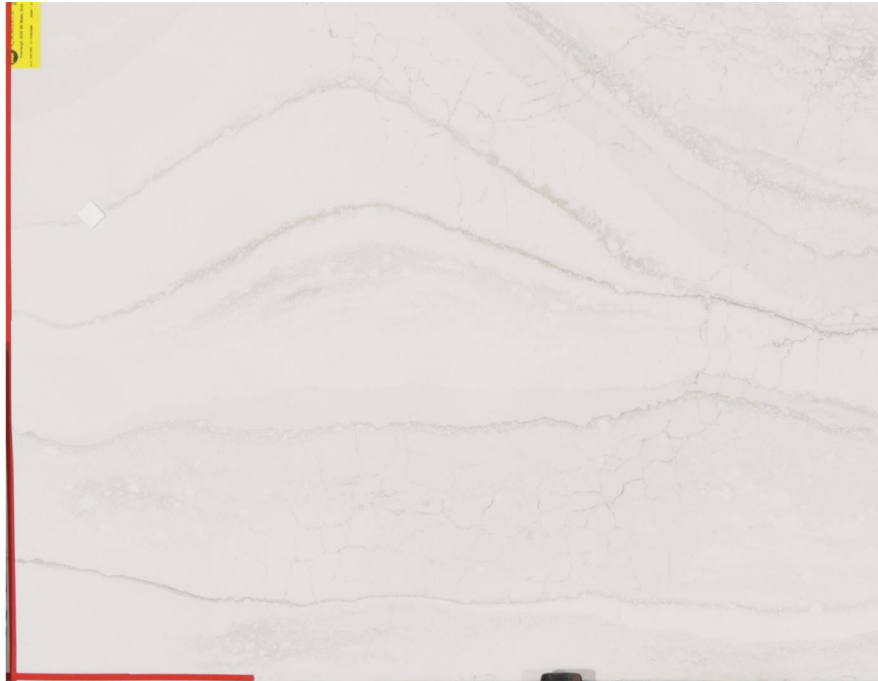

Everleigh Matte

Slab Details

Material	Cambria
Size	43" x 34" 10ft ²
Thickness	3 cm
Inventory ID	25945-1

Old World Stone

Phone: 847-659-1113 Address: 12031 Smith Drive Huntley, IL 60142

<http://www.owstone.com/>