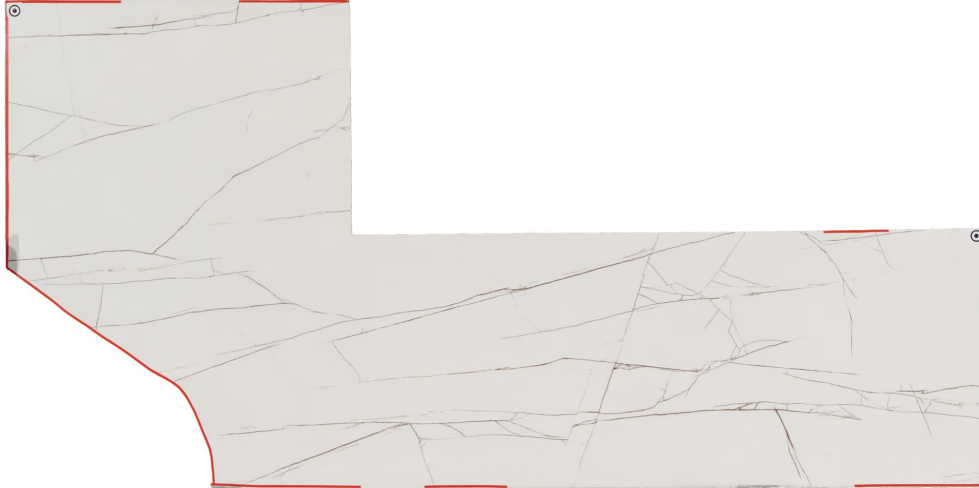

Sahara Blanc

Slab Details

Material	Porcelain
Size	129" x 64" 27ft ²
Thickness	6.5 mm
Inventory ID	23240-1

Old World Stone

Phone: 847-659-1113 Address: 12031 Smith Drive Huntley, IL 60142

<http://www.owstone.com/>