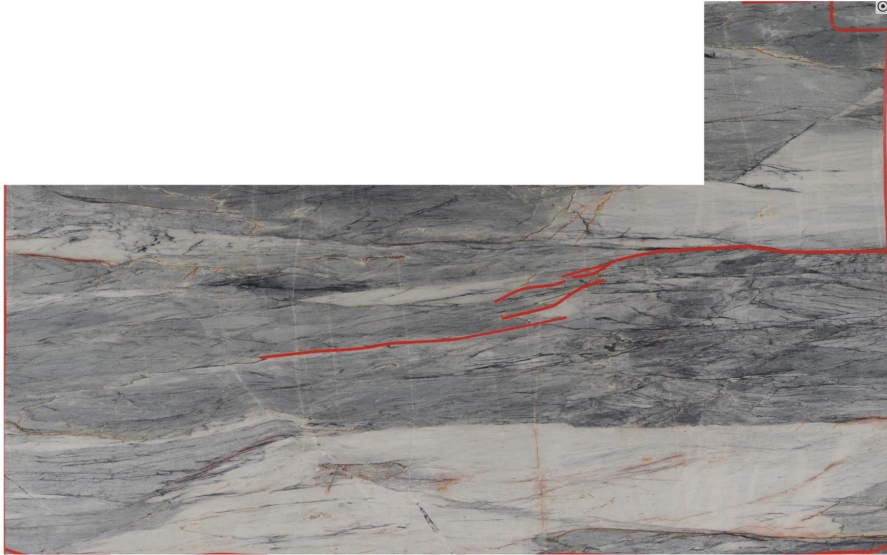

Blue Lava

Slab Details

Material	Quartzite
Size	124" x 77" 48.9ft ²
Thickness	3 cm
Inventory ID	23472-1

Old World Stone

Phone: 847-659-1113 Address: 12031 Smith Drive Huntley, IL 60142

<http://www.owstone.com/>