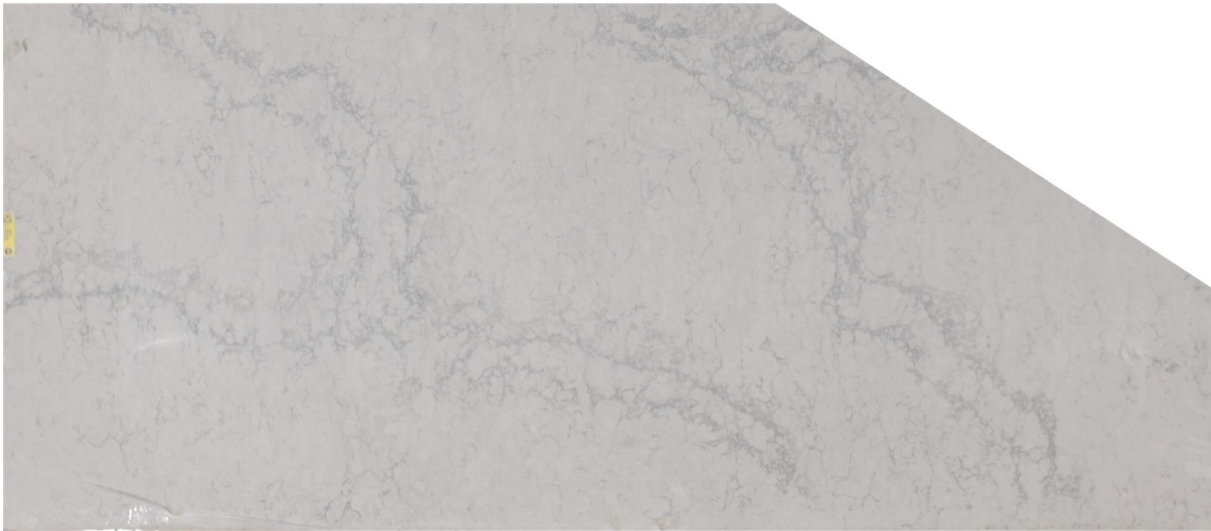

Moorland Fog

Slab Details

Material	QUARTZ
Thickness:	3CM
Length:	48 "
Width:	74 "
Item ID:	00009084-1

GMD SURFACES

Phone: 708-479-7770 Address: 19636 97th Ave, Ste 1 Mokena, IL 60448

gmdsurfaces.com