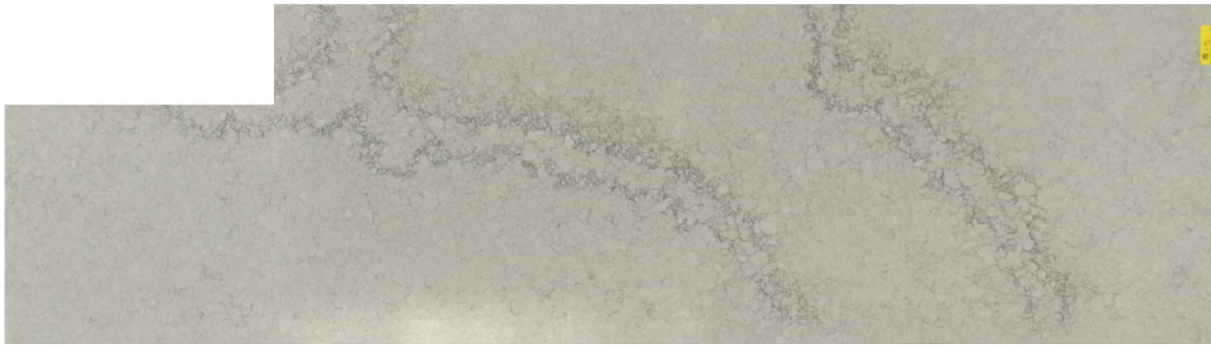

Moorland Fog

Slab Details

Material	QUARTZ
Thickness:	3CM
Length:	130 "
Width:	26 "
Item ID:	00011918-1

GMD SURFACES

Phone: 708-479-7770 Address: 19636 97th Ave, Ste 1 Mokena, IL 60448

gmdsurfaces.com