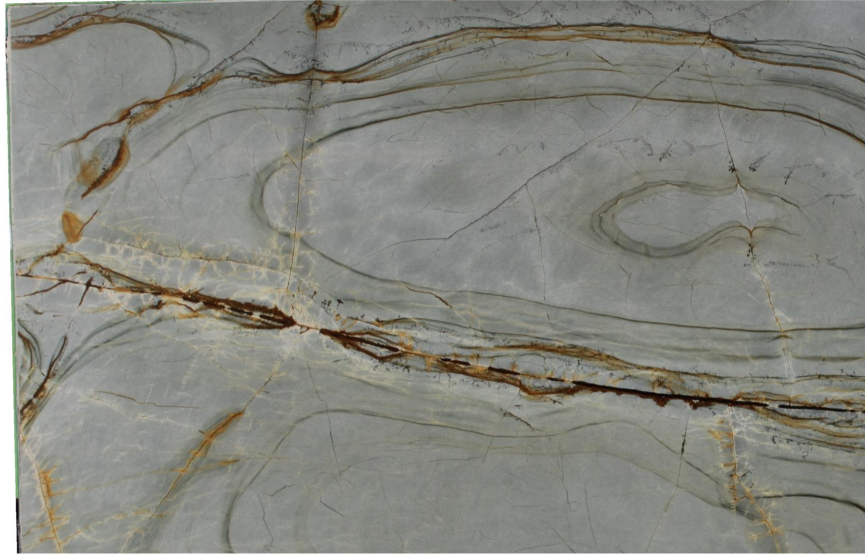

Blue Roma

Slab Details

Material	QUARTZITE
Thickness:	3CM
Length:	71"
Width:	53"
Item ID:	00002103-1-1

GMD SURFACES

Phone: 708-479-7770 Address: 19636 97th Ave, Ste 1 Mokena, IL 60448

gmdsurfaces.com