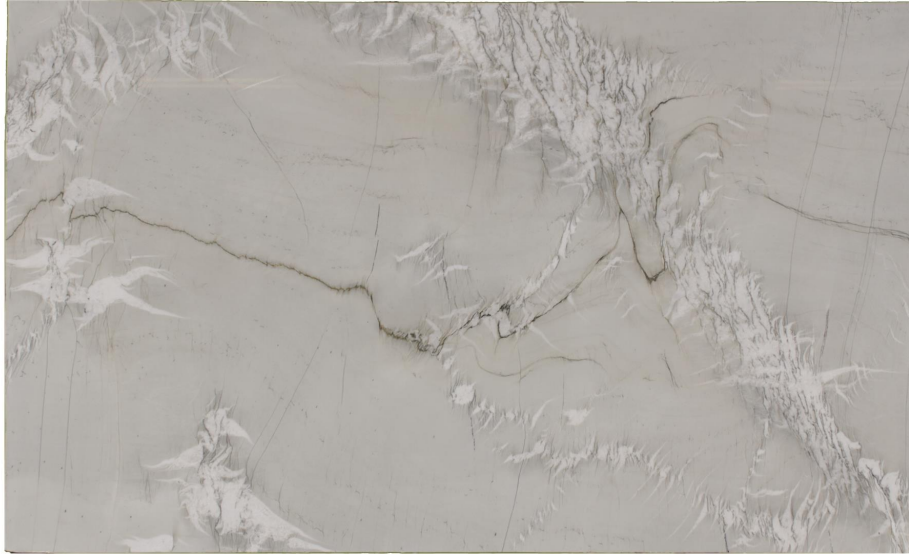

EXTREME WHITE

Slab Details

Material	QUARTZITE
Thickness:	3CM
Length:	129 "
Width:	77 "
Item ID:	00006471

GMD SURFACES

Phone: 708-479-7770 Address: 19636 97th Ave, Ste 1 Mokena, IL 60448

gmdsurfaces.com