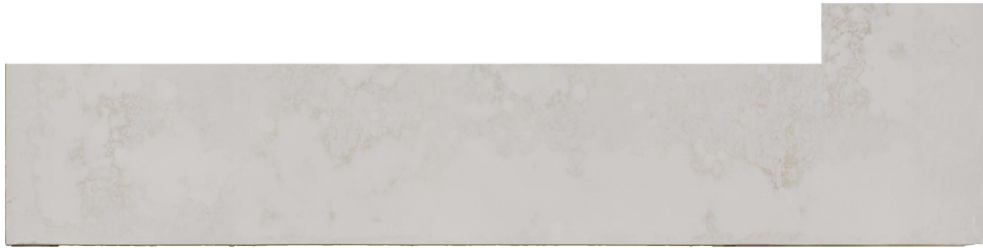

## DISTANT NEPTUNE

### Slab Details

---

Material	QUARTZ
Thickness:	3CM
Length:	130 "
Width:	24 "
Item ID:	00006453-1