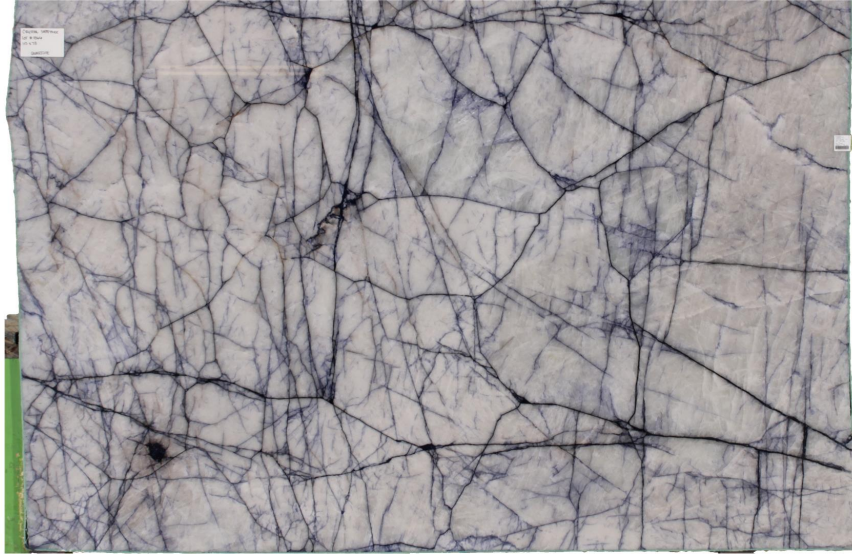

CRYSTAL SAPPHIRE

Slab Details

Material	QUARTZITE
Thickness:	3CM
Length:	118 "
Width:	32 "
Item ID:	00006466

GMD SURFACES

Phone: 708-479-7770 Address: 19636 97th Ave, Ste 1 Mokena, IL 60448

gmdsurfaces.com