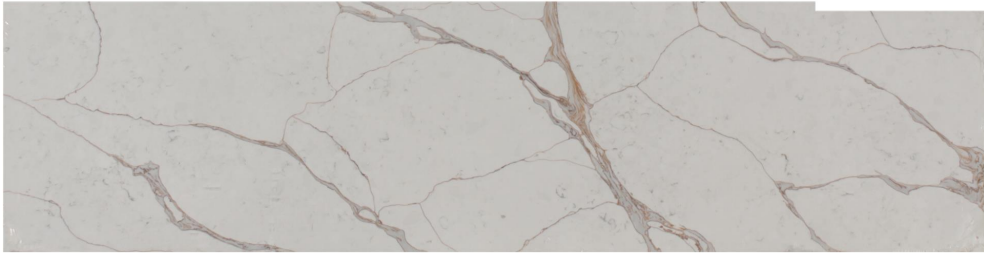

Elara

### Slab Details

---

Material	QUARTZ
Thickness:	3CM
Length:	32 "
Width:	105 "
Item ID:	00006452-1-1