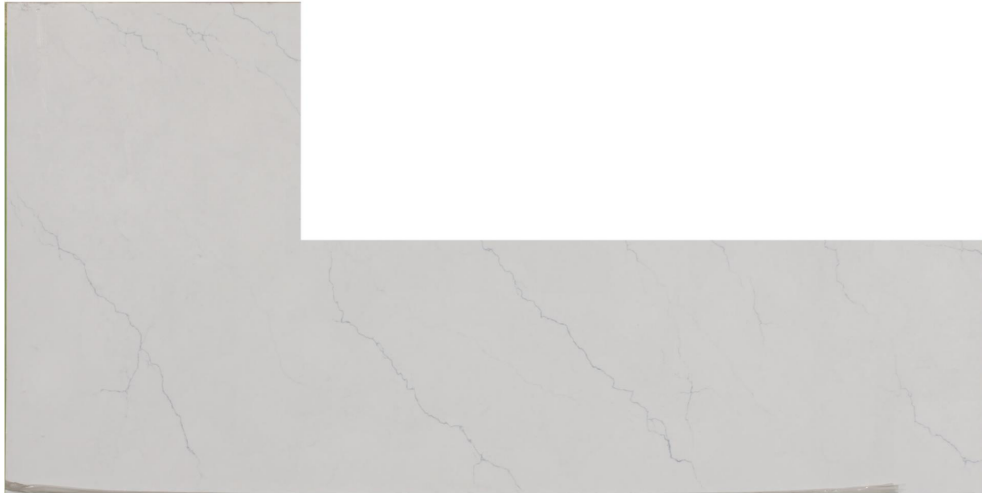

## Calacatta Miraggio Cielo

### Slab Details

---

Material	QUARTZ
Thickness:	3CM
Length:	63 "
Width:	38 "
Item ID:	00007135-1