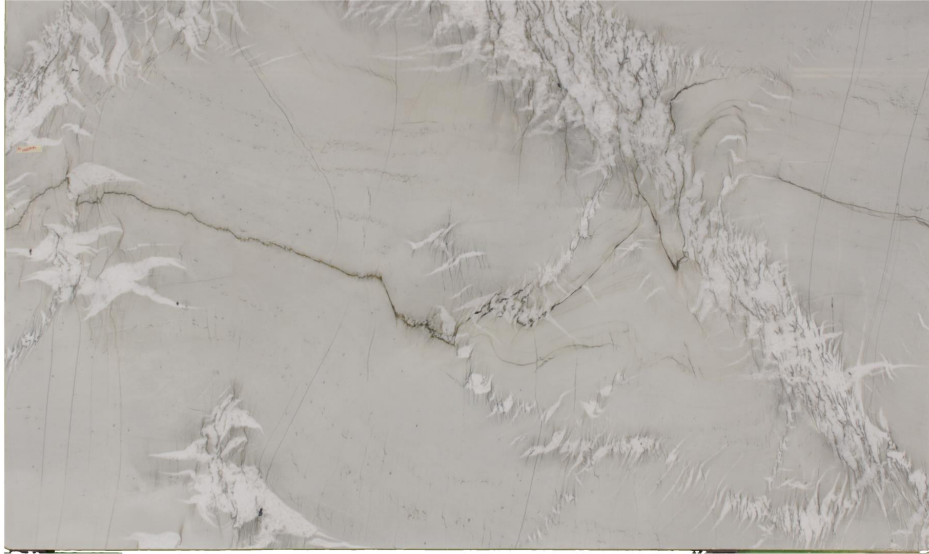

EXTREME WHITE

Slab Details

Material	QUARTZITE
Thickness:	3CM
Length:	129"
Width:	75"
Item ID:	00006474

GMD SURFACES

Phone: 708-479-7770 Address: 19636 97th Ave, Ste 1 Mokena, IL 60448

gmdsurfaces.com