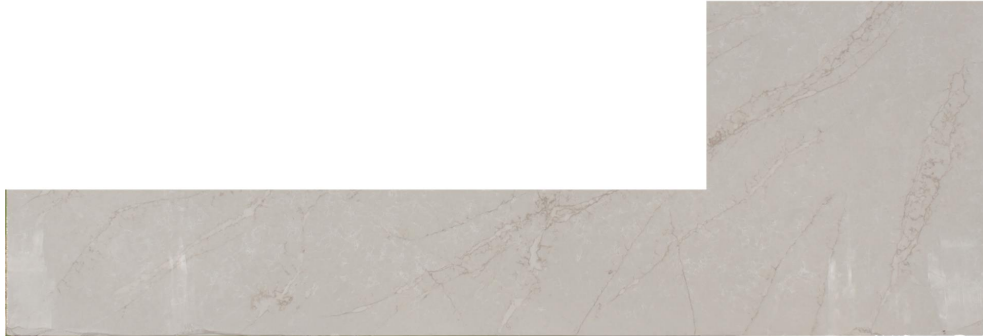

CHATEAU

Slab Details

Material	QUARTZ
Thickness:	3CM
Length:	137 "
Width:	20 "
Item ID:	00007365-1

GMD SURFACES

Phone: 708-479-7770 Address: 19636 97th Ave, Ste 1 Mokena, IL 60448

gmdsurfaces.com