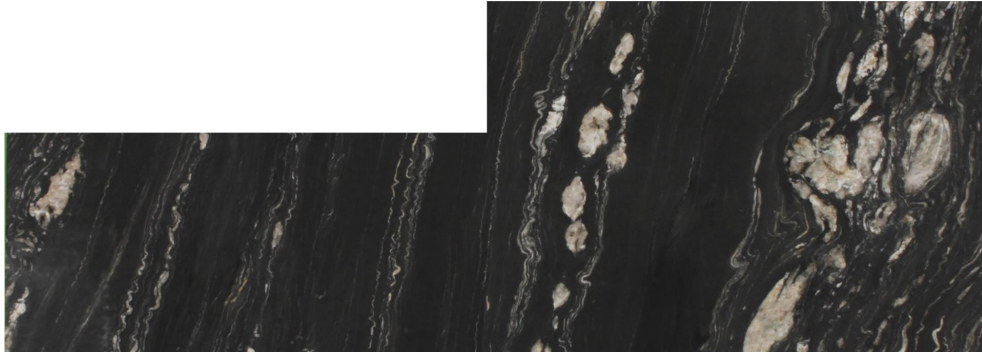

PORTORO

Slab Details

Material	QUARTZITE
Thickness:	3CM
Length:	77 "
Width:	17 "
Item ID:	00006596-1

GMD SURFACES

Phone: 708-479-7770 Address: 19636 97th Ave, Ste 1 Mokena, IL 60448

gmdsurfaces.com