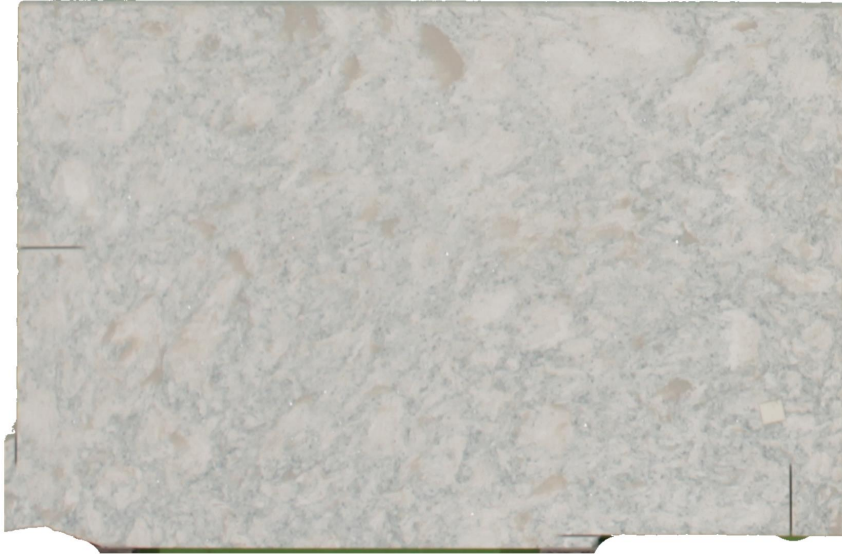

Montgomery

Slab Details

Material	QUARTZ
Thickness:	3CM
Length:	35 "
Width:	12 "
Item ID:	00002333

GMD SURFACES

Phone: 708-479-7770 Address: 19636 97th Ave, Ste 1 Mokena, IL 60448

gmdsurfaces.com