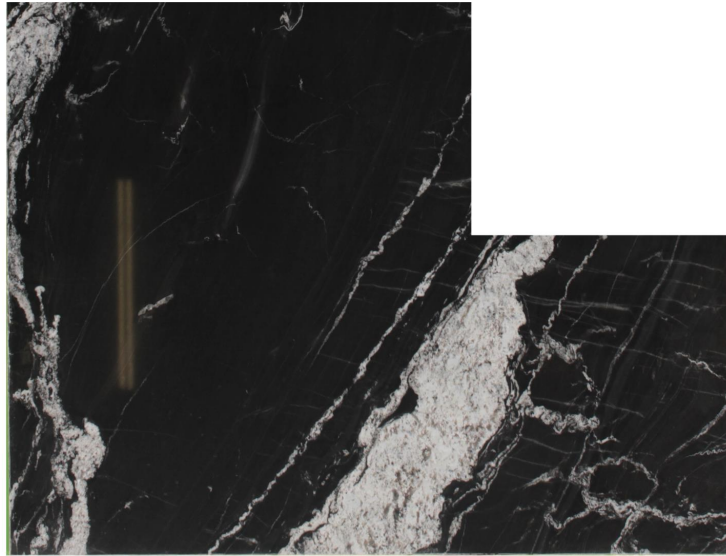

SILVER WAVES

Slab Details

Material	GRANITE
Thickness:	3CM
Length:	62 "
Width:	52 "
Item ID:	00006852-1

GMD SURFACES

Phone: 708-479-7770 Address: 19636 97th Ave, Ste 1 Mokena, IL 60448

gmdsurfaces.com