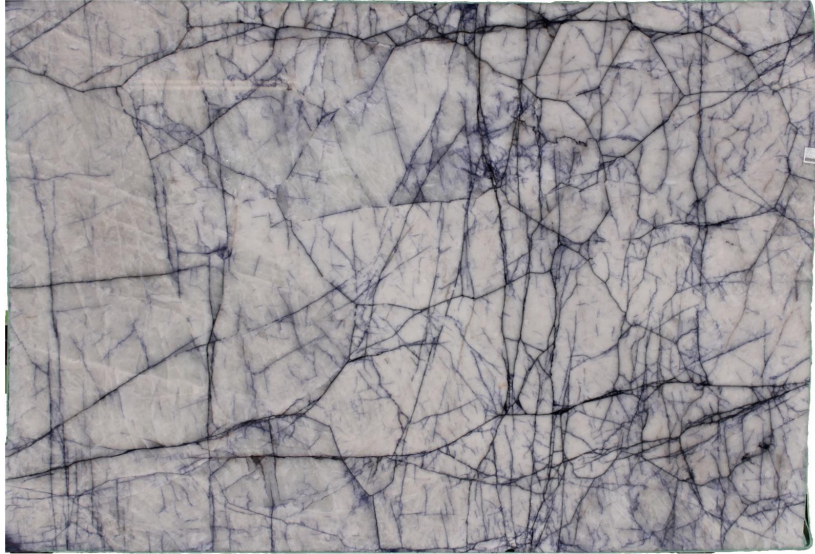

CRYSTAL SAPPHIRE

Slab Details

Material	QUARTZITE
Thickness:	3CM
Length:	115 "
Width:	78 "
Item ID:	00006465

GMD SURFACES

Phone: 708-479-7770 Address: 19636 97th Ave, Ste 1 Mokena, IL 60448

gmdsurfaces.com