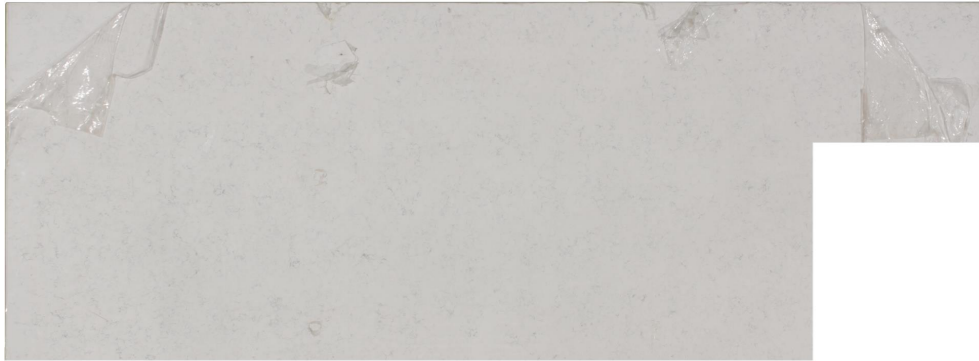

Fairy White

### Slab Details

---

Material	QUARTZ
Thickness:	3CM
Length:	131 "
Width:	19 "
Item ID:	00006966-1

**GMD SURFACES**

Phone: 708-479-7770 Address: 19636 97th Ave, Ste 1 Mokena, IL 60448

---

[gmdsurfaces.com](http://gmdsurfaces.com)