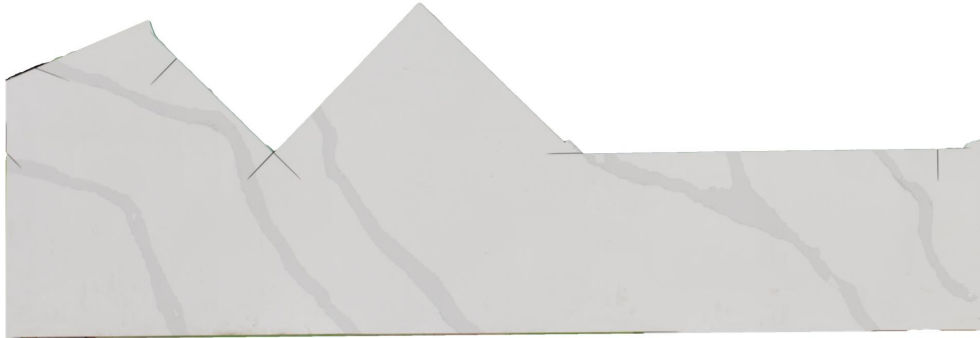

## Statuary Unity

### Slab Details

---

Material	QUARTZ
Thickness:	3CM
Length:	88 "
Width:	6 "
Item ID:	00001494