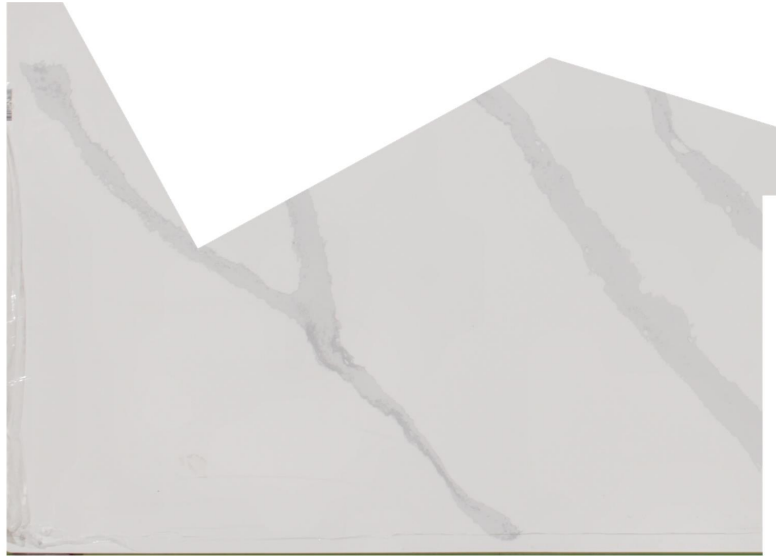

Statuary Unity

Slab Details

Material	QUARTZ
Thickness:	3CM
Length:	66 "
Width:	27 "
Item ID:	00006683-1

GMD SURFACES

Phone: 708-479-7770 Address: 19636 97th Ave, Ste 1 Mokena, IL 60448

gmdsurfaces.com