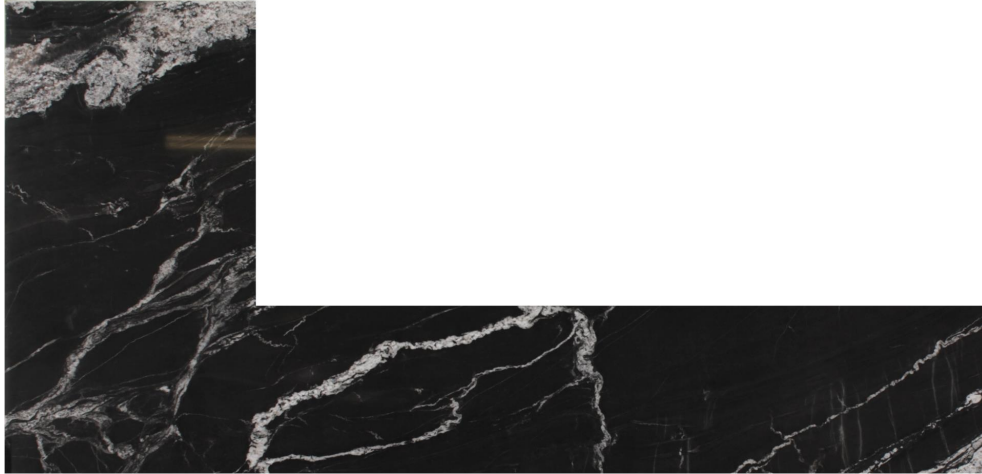

SILVER WAVES

Slab Details

Material	GRANITE
Thickness:	3CM
Length:	53 "
Width:	28 "
Item ID:	00006853-1-1

GMD SURFACES

Phone: 708-479-7770 Address: 19636 97th Ave, Ste 1 Mokena, IL 60448

gmdsurfaces.com