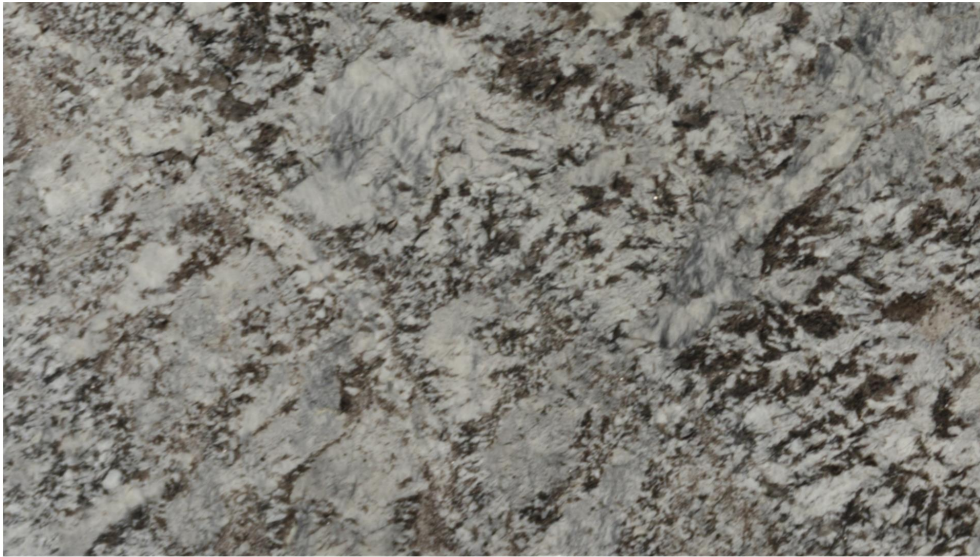

MOGASTONE

Lennon

Slab Details

Material	Granite
Usable Area	6.2 ft ²
Width	40.02"
Height	22.55"
Thickness	3 cm
Inventory ID	4894-2

MOGASTONE

Phone: (919) 465-1644 Address: 7979 Chapel Hill Rd Cary, NC 27513