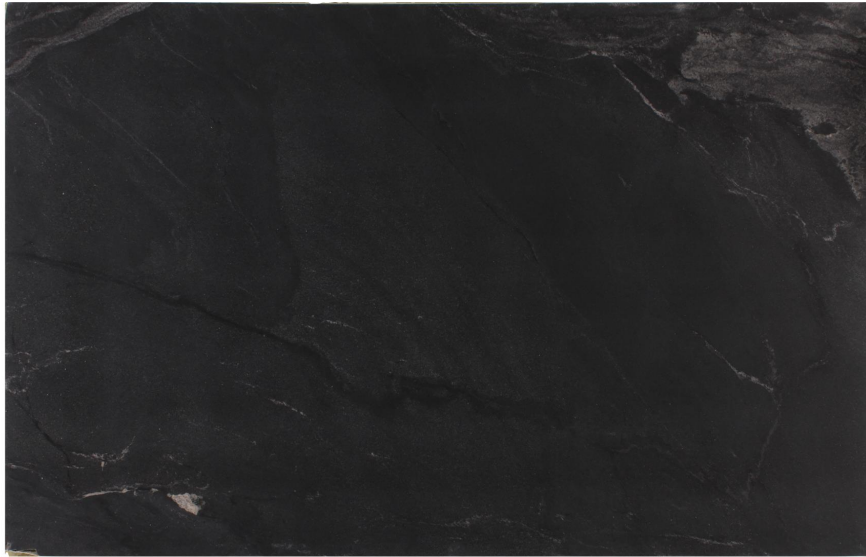

# MOGASTONE

## Jurassic Black

### Slab Details

---

Material	Granite
Usable Area	71.5 ft <sup>2</sup>
Width	127.94"
Height	81.33"
Thickness	3 cm
Inventory ID	3534