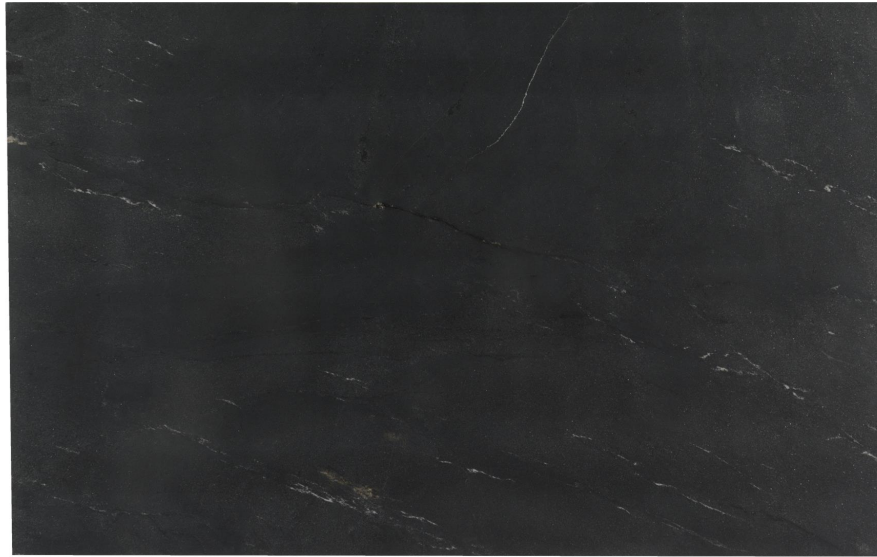

MOGASTONE

Jurassic Black

Slab Details

Material	Granite
Usable Area	70.5 ft ²
Width	127.49"
Height	80.41"
Thickness	3 cm
Inventory ID	4970

MOGASTONE

Phone: (919) 465-1644 Address: 7979 Chapel Hill Rd Cary, NC 27513