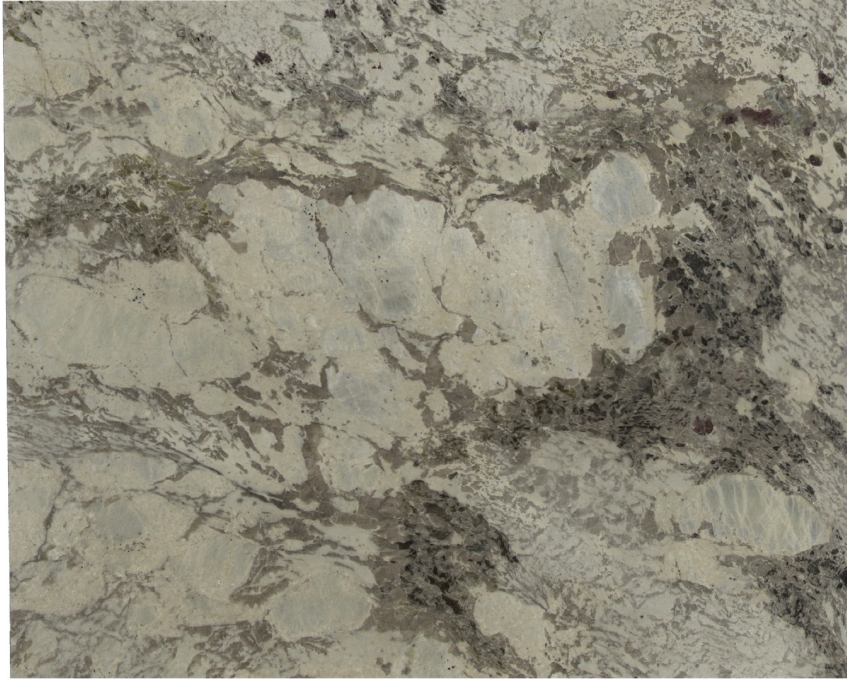

MOGASTONE

Alpinus

Slab Details

Material	Granite
Size	60" x 49" 20.4ft ²
Thickness	3 cm
Inventory ID	13032

MOGASTONE

Phone: (919) 465-1644 Address: 7979 Chapel Hill Rd Cary, NC 27513

www.mogastone.com