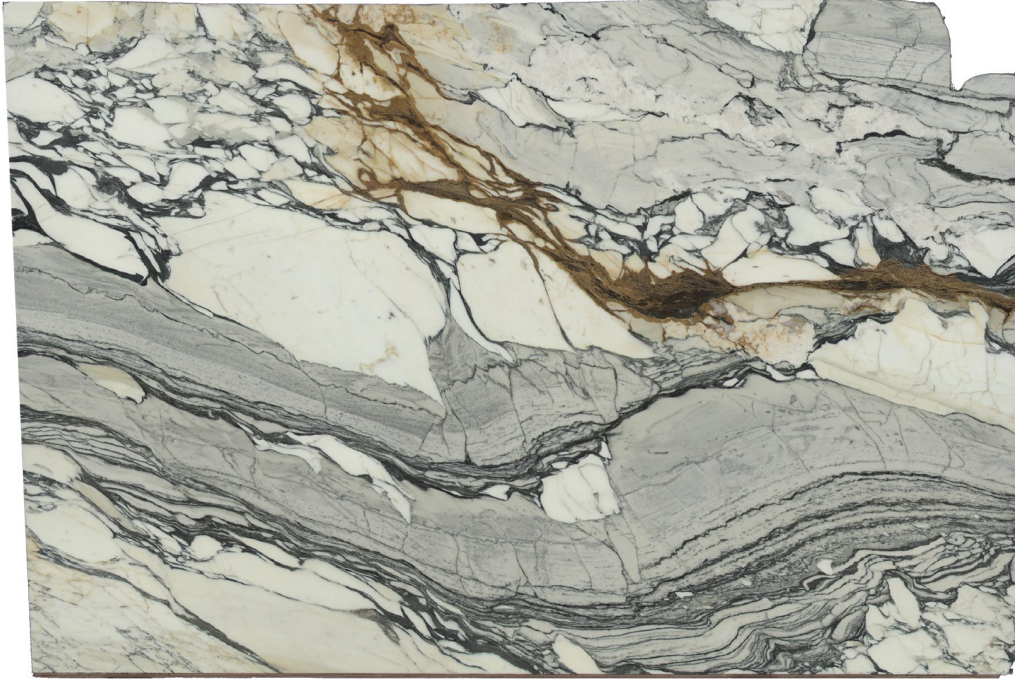

# MOGASTONE

Calacatta Picasso

## Slab Details

---

|              |                                |
|--------------|--------------------------------|
| Material     | Marble                         |
| Size         | 113" x 78" 49.1ft <sup>2</sup> |
| Thickness    | 2 cm                           |
| Inventory ID | 13461                          |