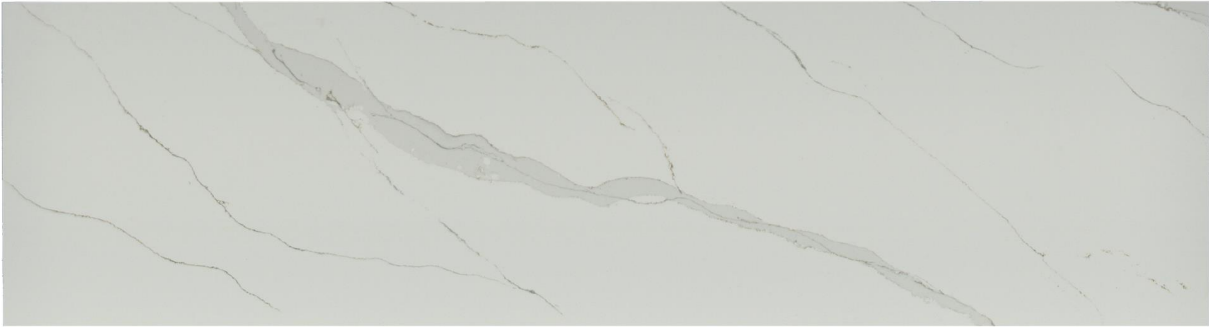

MOGASTONE

Elegance Michelangelo

Slab Details

Material	Quartz
Size	99" x 27" 18.3ft ²
Thickness	3 cm
Inventory ID	10381

MOGASTONE

Phone: (919) 465-1644 Address: 7979 Chapel Hill Rd Cary, NC 27513

www.mogastone.com