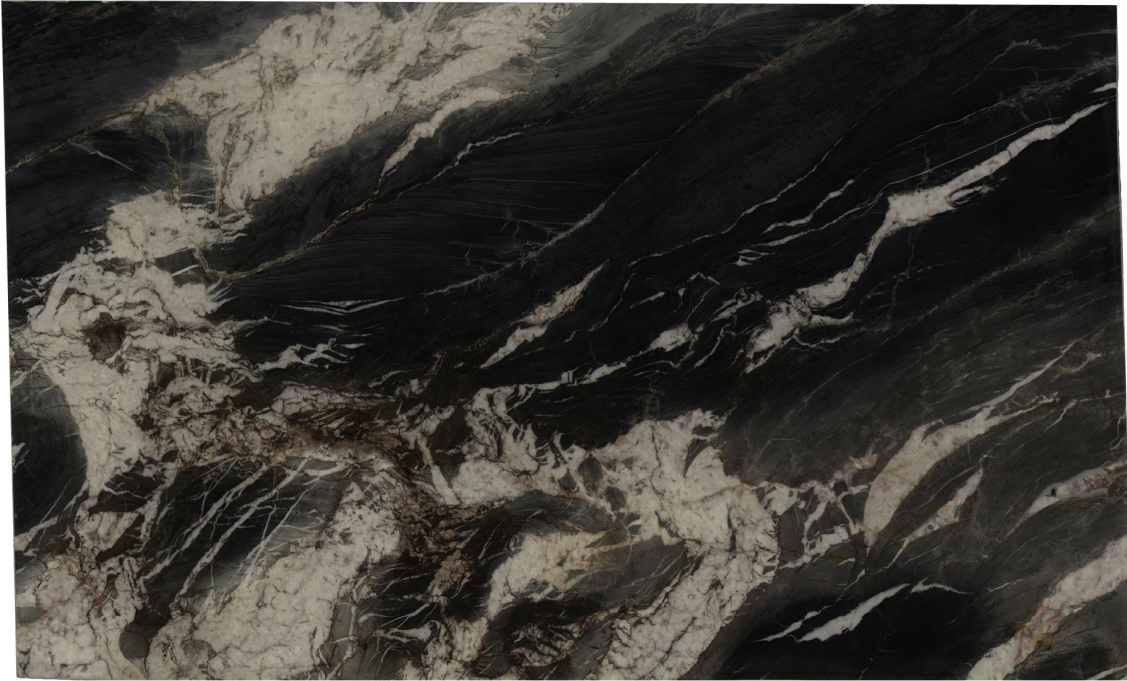

MOGASTONE

Vittara Crystal

Slab Details

Material	Quartzite
Size	126" x 77" 66.8ft ²
Thickness	3 cm
Inventory ID	13020

MOGASTONE

Phone: (919) 465-1644 Address: 7979 Chapel Hill Rd Cary, NC 27513

www.mogastone.com