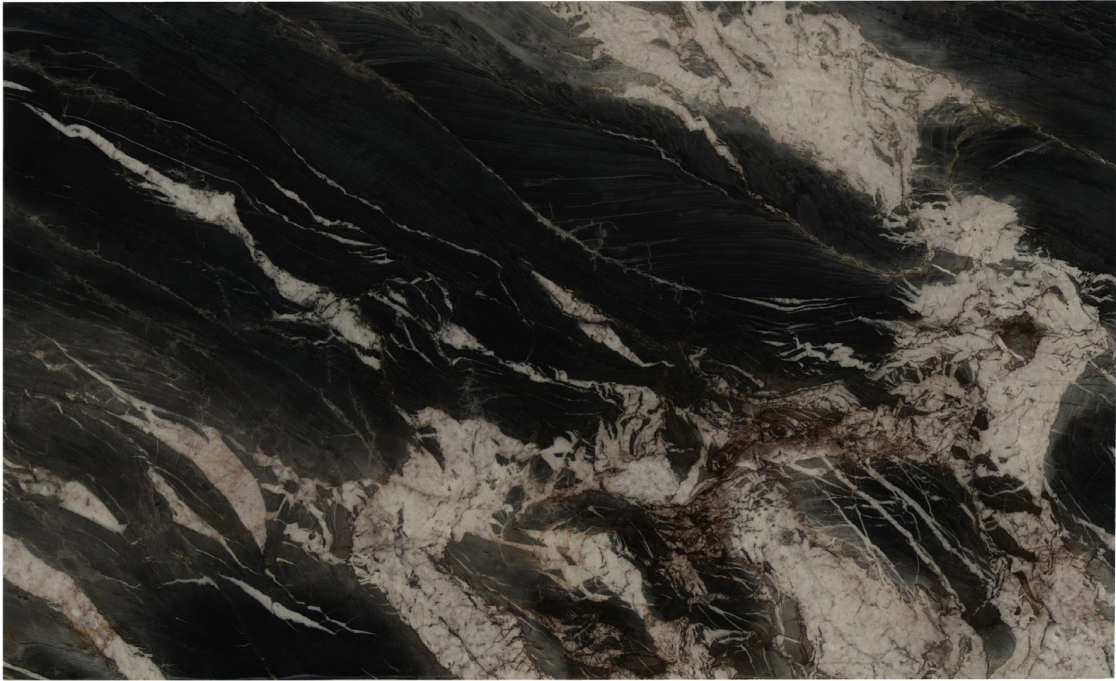

MOGASTONE

Vittara Crystal

Slab Details

Material	Quartzite
Size	126" x 77" 67.3ft ²
Thickness	3 cm
Inventory ID	13002

MOGASTONE

Phone: (919) 465-1644 Address: 7979 Chapel Hill Rd Cary, NC 27513

www.mogastone.com